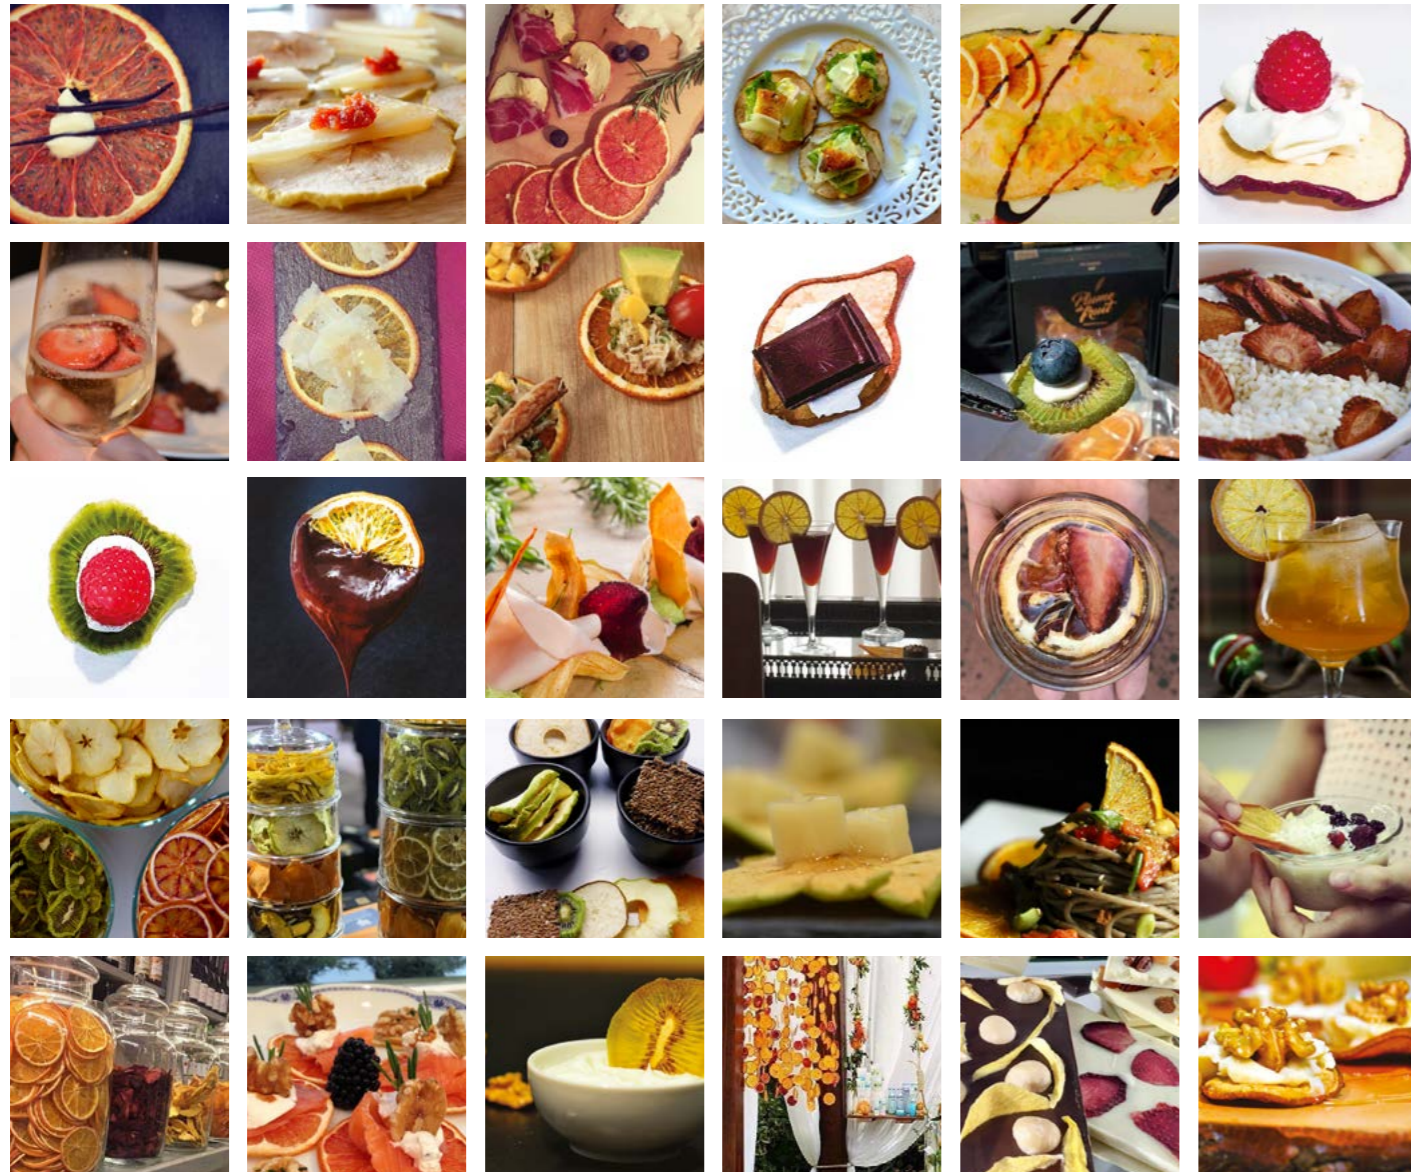

CONSIGLI D'USO

SCOPRI DI PIÙ SU INSTAGRAM PLUMEDFRUIT

- ✔ SNACK SALUTARE
- ✔ FONTE DI VITAMINE E MINERALI
- ✔ SENZA ZUCCHERI AGGIUNTI
- ✔ FRUTTA DI QUALITÀ

FRUTTA DISIDRATATA DRIED FRUIT

MIX DI FRUTTA
FRUIT MIX